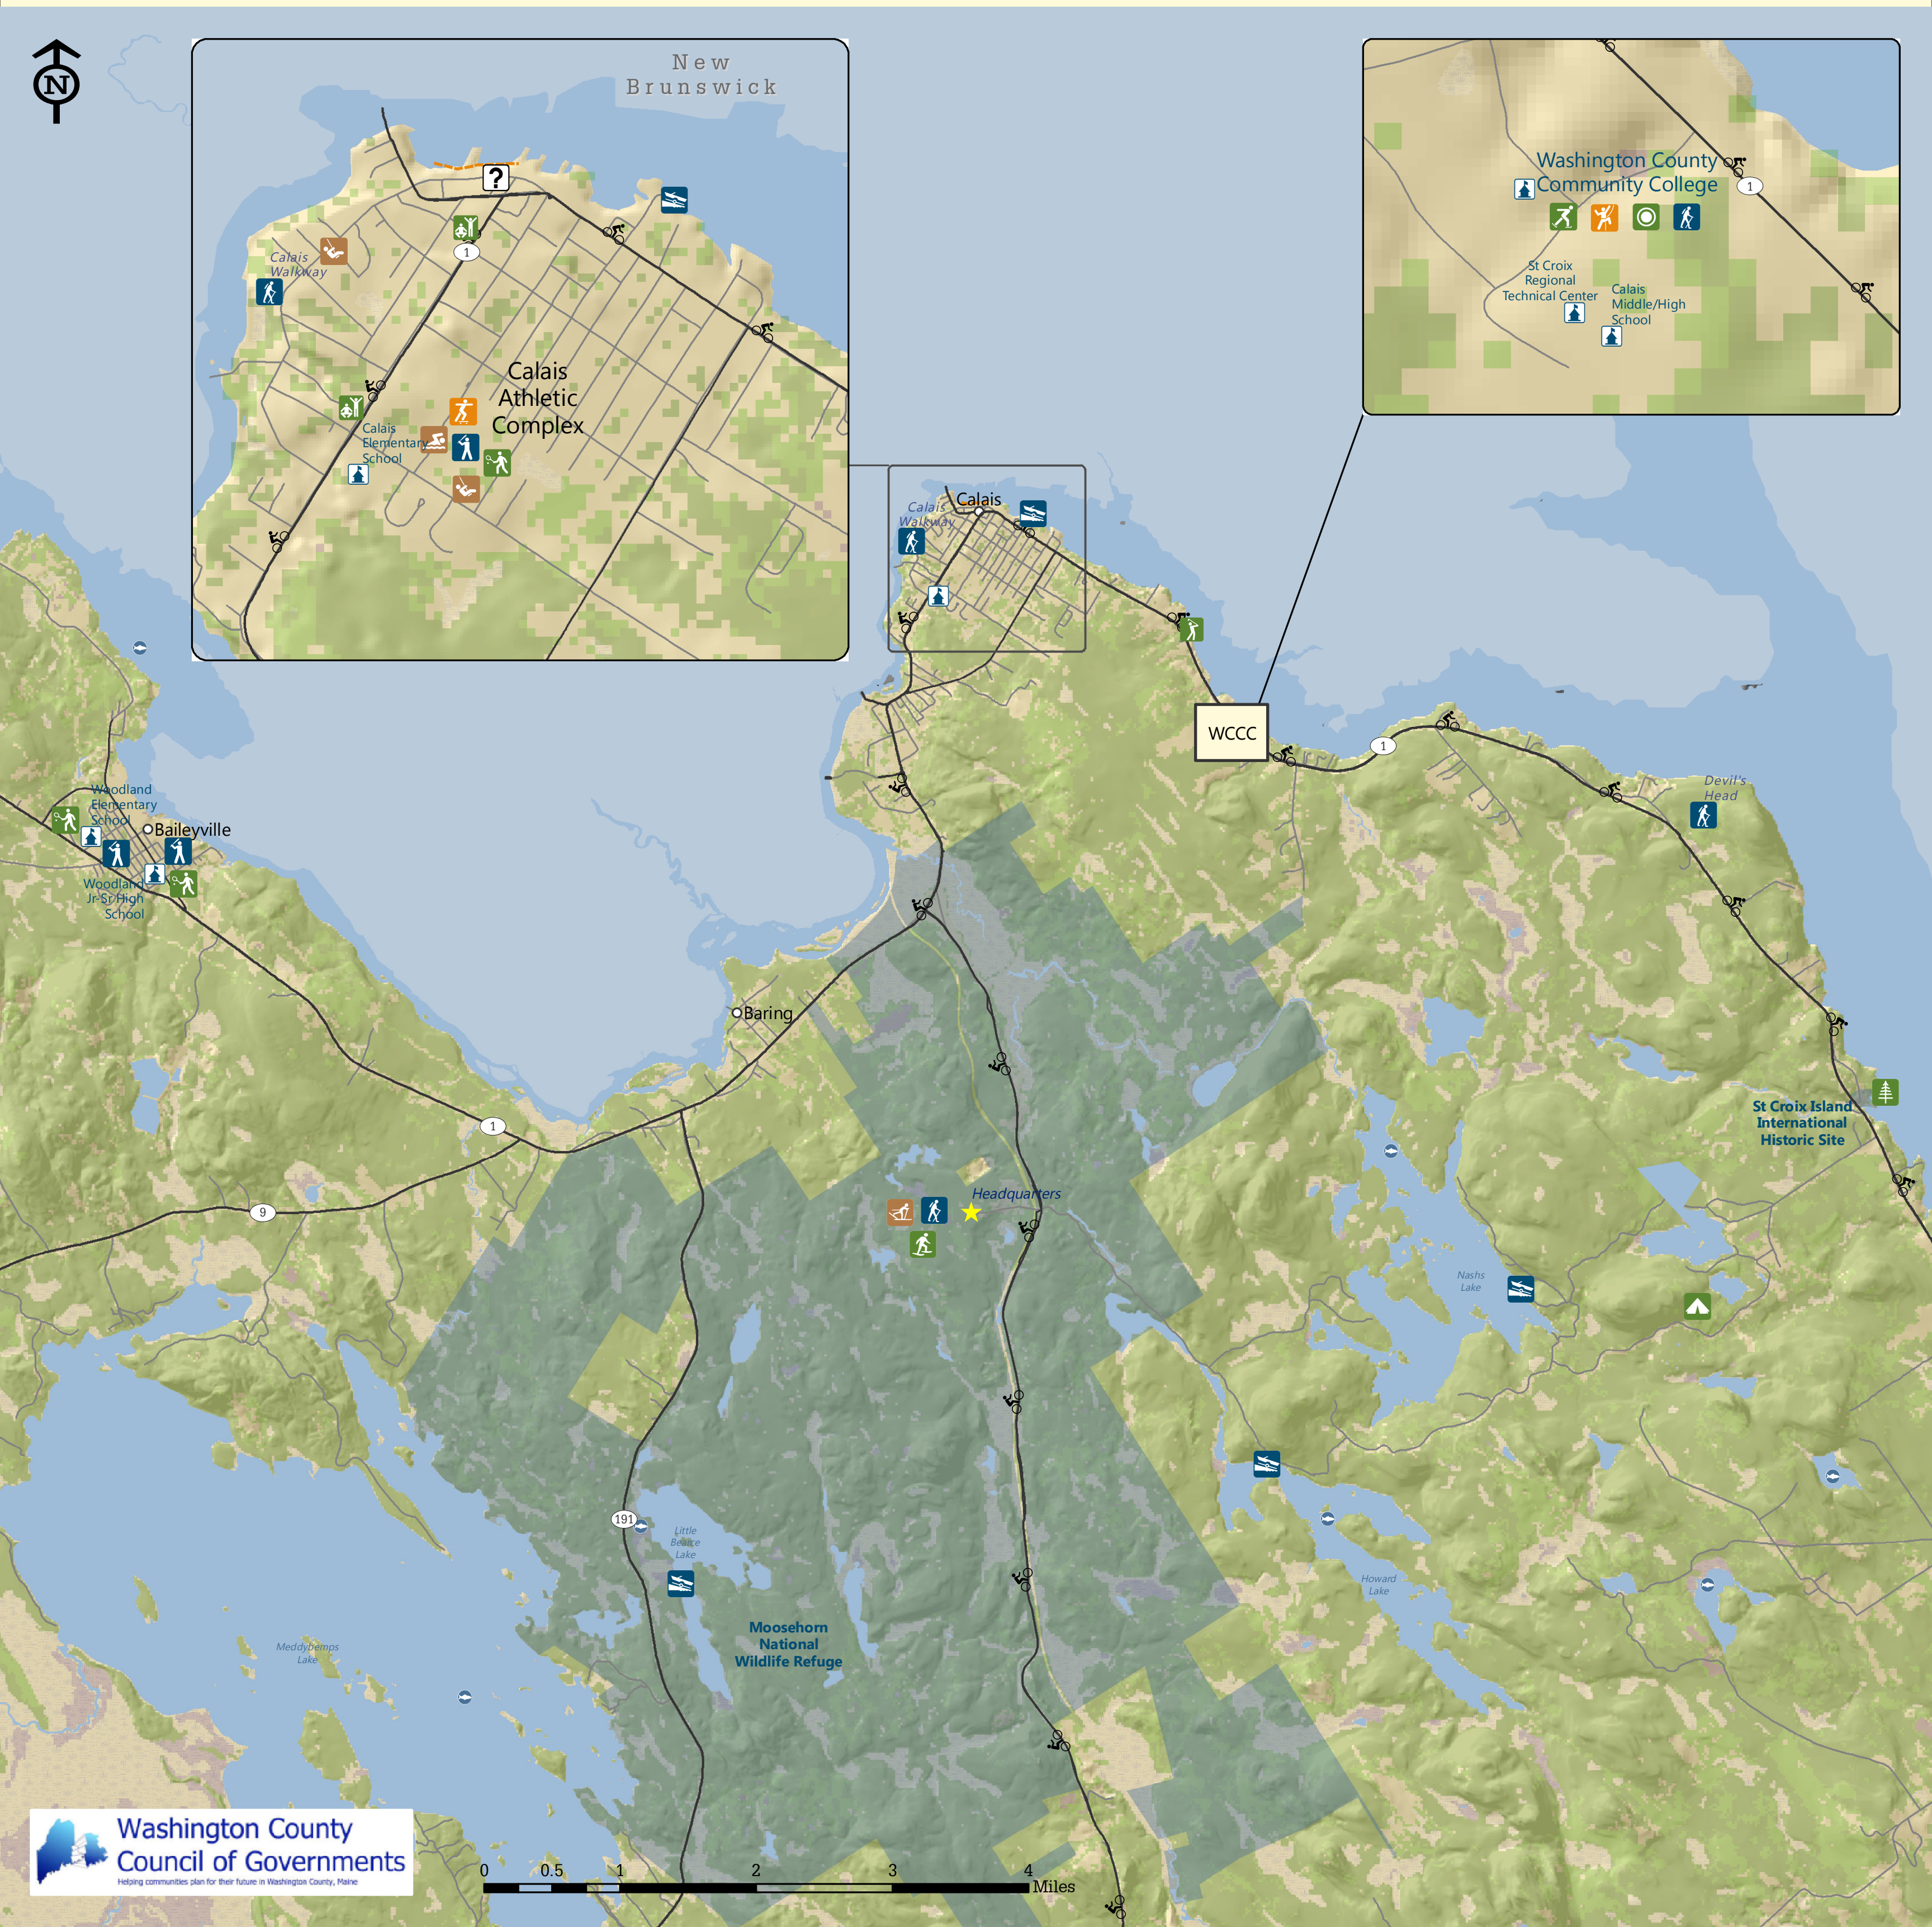

GET ACTIVE!

in Washington County

St. Croix Region

Washington County Council of Governments
Helping communities plan for their future in Washington County, Maine

- | | | | | |
|------------------|-------------------------|--|--|--|
| INFORMATION | ICE SKATING | SPORTING CAMPS | BIKE ROUTES | FISHING |
| BOAT LANDINGS | INDOOR CLIMBING WALL | EXERCISE CLASSES | www.exploremaine.org/bike/ | PUBLIC LANDS |
| TOWN PARK | PLAYGROUND | NATIONAL PARK | DOWNEAST SUNRISE TRAIL | State Parks & Public Reserved Land
- www.maine.gov/dacf/parks |
| SNOWSHOEING | SKATEPARK | www.nps.gov/sacr/ | TRAIL ACCESS POINTS | National Wildlife Refuges
- www.fws.gov/refuge |
| X-COUNTRY SKIING | SWIMMING POOL (Outdoor) | HIKING TRAILS | www.sunrisetrail.org | Maine Coast Heritage Trust
- www.mcht.org |
| CANOEING | TENNIS COURTS | www.maintailfinder.com | FOR LOCAL BUSINESS INFORMATION | Downeast Lakes Land Trust
- www.downeastlakes.org |
| BALLFIELD | CAMPGROUNDS | SCHOOLS | St. Croix Area Chamber of Commerce
- www.visitcalais.com | www.DowneastCoastalConservancy.org |
| DISC GOLF | GOLF COURSES | www.maine.gov/doe/schools | Map produced by WCCOG, September 26, 2014
PO Box 631 * Calais, ME 04619 * (207) 454-0465 | |